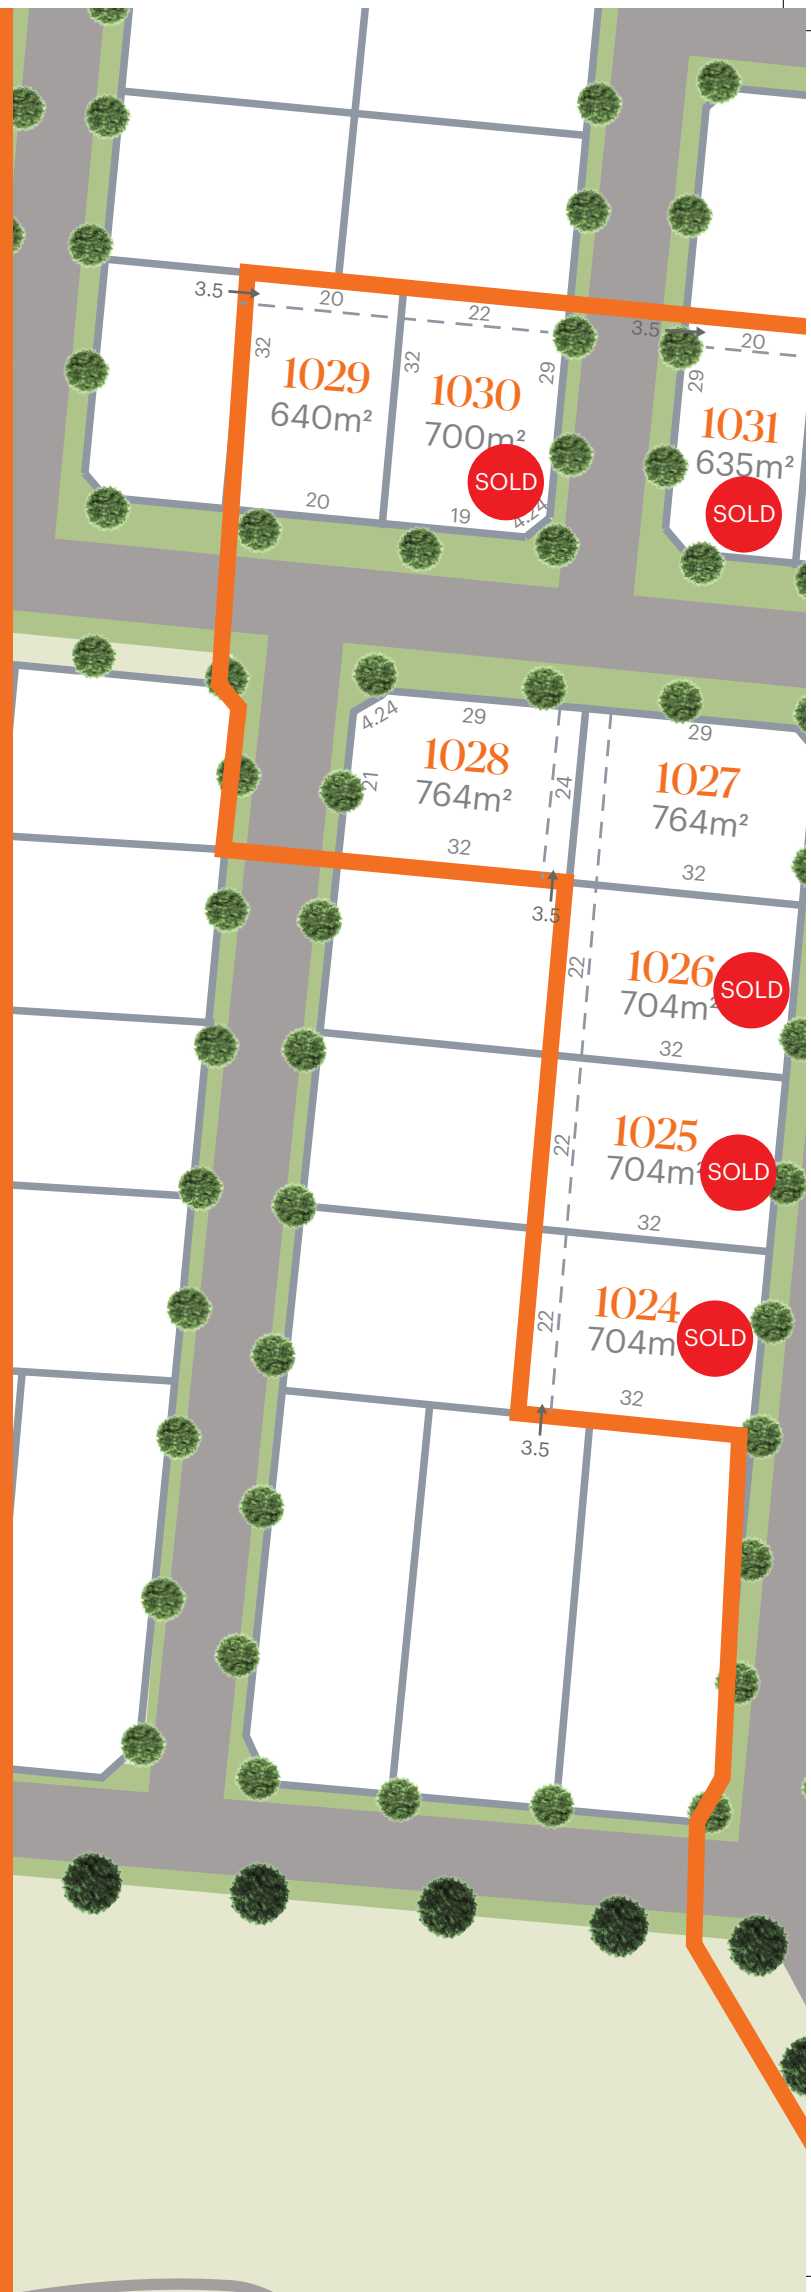

# River View

UNDERBANK  
Stage 10

# UNDERBANK River View

## Stage 10 Release

Looking down on the Werribee River and located right next to the future Town Centre sits River View, the most prestigious land release at Underbank.

**Sold lots as at 28th January 2020**