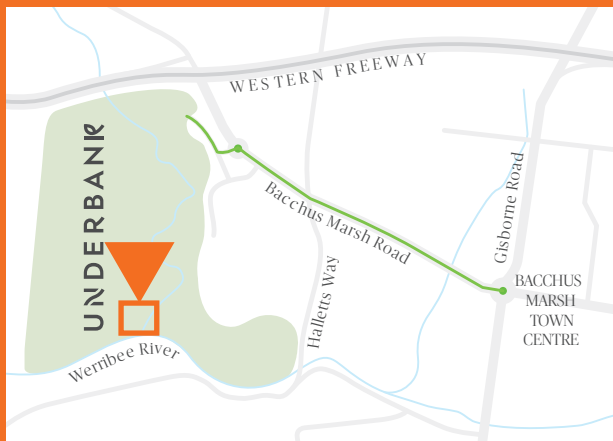

# River View

UNDERBANK  
Stage 10

# UNDERBANK River View

## Stage 10 Release

Looking down on the Werribee River and located right next to the future Town Centre sits River View, the most prestigious land release at Underbank.

**Sold lots as at 28th January 2020**